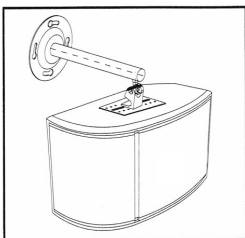

**LVA-118**  
 160W , 450 W RMS  
 13.3KG

LIVE  
 & VOCAL

4x4" Tweeters  
 1x10" Woofer

80hm  
 160W (RMS)  
 500W(Peak)  
 94dB (Max Vol)  
 26.6Kilograms  
 315 x 530 x 270 (mm)

At Thunderstone, we listen to the same beats of the drums you'd like to hear and that is why when it comes to speakers, we craft only the best to suit your audio preference.

The LVA-118, delivers a full spectrum of soundscapes. With its multi angled drivers specially tuned to precise angles to reflect sound, four tweeters delivering 2k-20k, a 10" Woofer producing deep and warm notes and the overall 48Hz-20Khz covering your entire spectrum, we're sure your singing experience would be one you've never experienced before.

### Hanging Instructions

Please use LVA Speaker brackets.  
 Avoid mounting close to walls.  
 Leave a 3-inch distance from walls

Skeleton Structure

\*Tips: Constant use of speakers will soften the rubberised rings attached to the driver cone; Rubber may become brittle if left unused for long periods of time