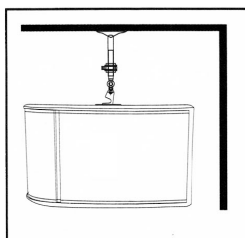

LVA-118
160W , 450 W RMS
13.3KG

LIVE
& VOCAL

4x4" Tweeters
1x10" Woofer

80hm
160W (RMS)
500W(Peak)
94dB (Max Vol)
26.6Kilograms
315 x 530 x 270 (mm)

At Thunderstone, we listen to the same beats of the drums you'd like to hear and that is why when it comes to speakers, we craft only the best to suit your audio preference.

The LVA-118, delivers a full spectrum of soundscapes. With its multi angled drivers specially tuned to precise angles to reflect sound, four tweeters delivering 2k-20k, a 10" Woofer producing deep and warm notes and the overall 48Hz-20Khz covering your entire spectrum, we're sure your singing experience would be one you've never experienced before.

Hanging Instructions

Please use LVA Speaker brackets.
Avoid mounting close to walls.
Leave a 3-inch distance from walls

*Tips: Constant use of speakers will soften the rubberised rings attached to the driver cone; Rubber may become brittle if left unused for long periods of time