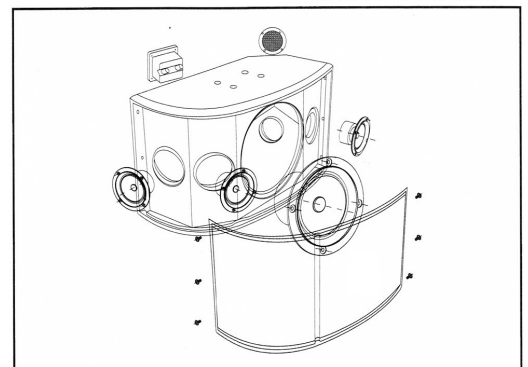

**LVA-118**  
 160W , 450 W RMS  
 13.3KG

LIVE  
 & VOCAL

4x4" Tweeters  
 1x10" Woofer

80hm  
 160W (RMS)  
 500W(Peak)  
 94dB (Max Vol)  
 26.6Kilograms  
 315 x 530 x 270 (mm)

At Thunderstone, we listen to the same beats of the drums you'd like to hear and that is why when it comes to speakers, we craft only the best to suit your audio preference.

The LVA-118, delivers a full spectrum of soundscapes. With its multi angled drivers specially tuned to precise angles to reflect sound, four tweeters delivering 2k-20k, a 10" Woofer producing deep and warm notes and the overall 48Hz-20Khz covering your entire spectrum, we're sure your singing experience would be one you've never experienced before.

### Hanging Instructions

Please use LVA Speaker brackets.  
 Avoid mounting close to walls.  
 Leave a 3-inch distance from walls

Skeleton Structure

\*Tips: Constant use of speakers will soften the rubberised rings attached to the driver cone; Rubber may become brittle if left unused for long periods of time