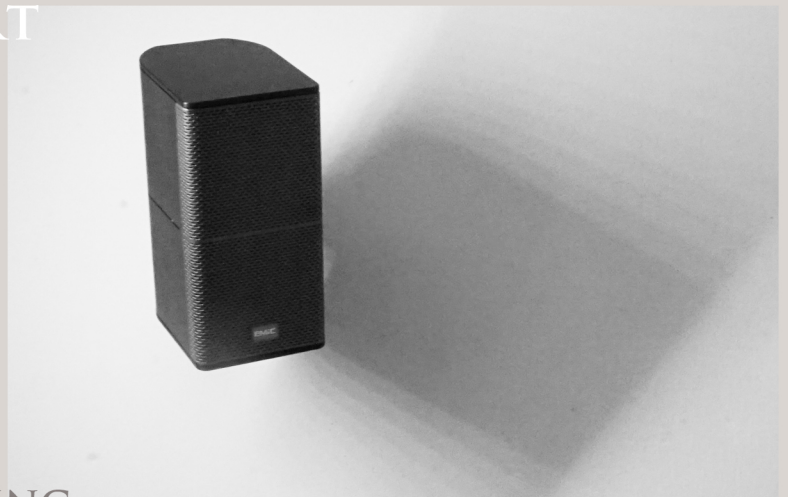

FEATURING *KamoGa*
KARAOKE | MOVIE | GAMING