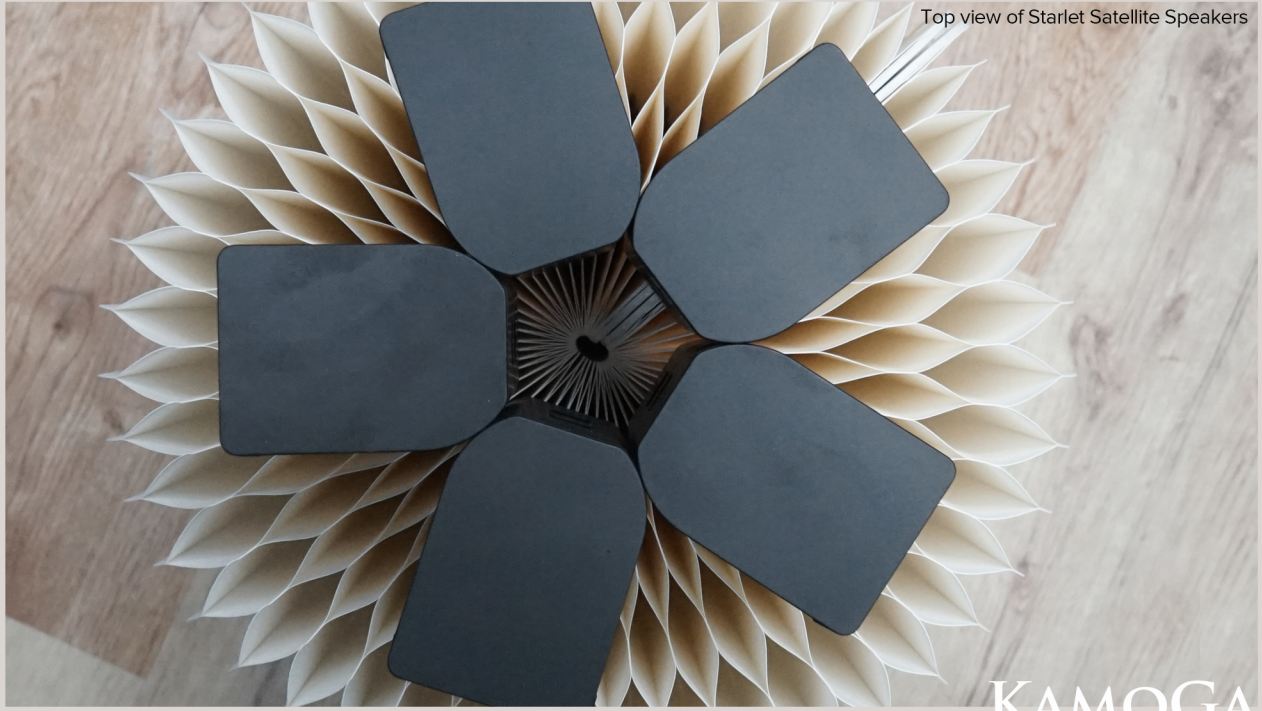

Top view of Starlet Satellite Speakers

KAMOGA

AT THUNDERSTONE,

WE BELIEVE...

LIFE HAS TO BE SIMPLE TO BE BEAUTIFUL.

PRODUCT HAS TO BE EASY TO BE USEFUL.

QUALITY MUST NEVER BE COMPROMISED TO

VALUE ADD TO THE EXPERIENCE.