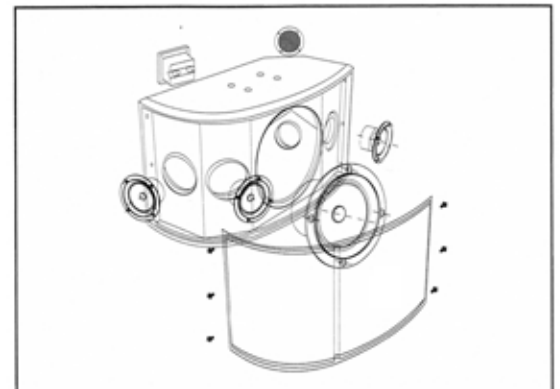

**LVA-118**

160W , 450 W RMS  
13.3KG

LIVE  
& VOCAL

4x4" Tweeters  
1x10" Woofer

80hm  
160W (RMS)  
500W(Peak)  
94dB (Max Vol)  
26.6Kilograms  
315 x 530 x 270 (mm)

In Thunderstone, we listen and sing attentively. Feel the effects and know the pleasure. Study the acoustics properties before the final selection. Multi angled drivers are specially tuned to precise angles to reflect sound, enveloping your singing experience. With 4 tweeters delivering 2k-20k, it does not feel pitchy, instead it brings out your actual clarity of your vocals. The base driver itself is a 10" Woofer producing deep and warm notes. Overall 48Hz-20Khz will cover your entire spectrum.

In Thunderstone we know how to Sing thats why we can feel how you felt.

Hanging Instructions

Please use LVA Speaker brackets. Avoid mounting close to walls. Leave a 3 inch distance from walls

Skeleton Structure