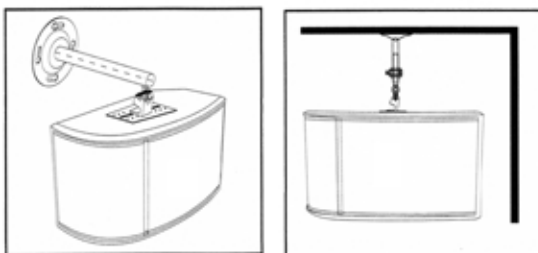

**LVA-118**

160W , 450 W RMS  
13.3KG

LIVE  
& VOCAL

4x4" Tweeters  
1x10" Woofer

80hm  
160W (RMS)  
500W(Peak)  
94dB (Max Vol)  
26.6Kilograms  
315 x 530 x 270 (mm)

In Thunderstone, we listen and sing attentively. Feel the effects and know the pleasure. Study the acoustics properties before the final selection. Multi angled drivers are specially tuned to precise angles to reflect sound, enveloping your singing experience. With 4 tweeters delivering 2k-20k, it does not feel pitchy, instead it brings out your actual clarity of your vocals. The base driver itself is a 10" Woofer producing deep and warm notes. Overall 48Hz-20Khz will cover your entire spectrum.

In Thunderstone we know how to Sing thats why we can feel how you felt.

Hanging Instructions

Please use LVA Speaker brackets. Avoid mounting close to walls. Leave a 3 inch distance from walls

Skeleton Structure