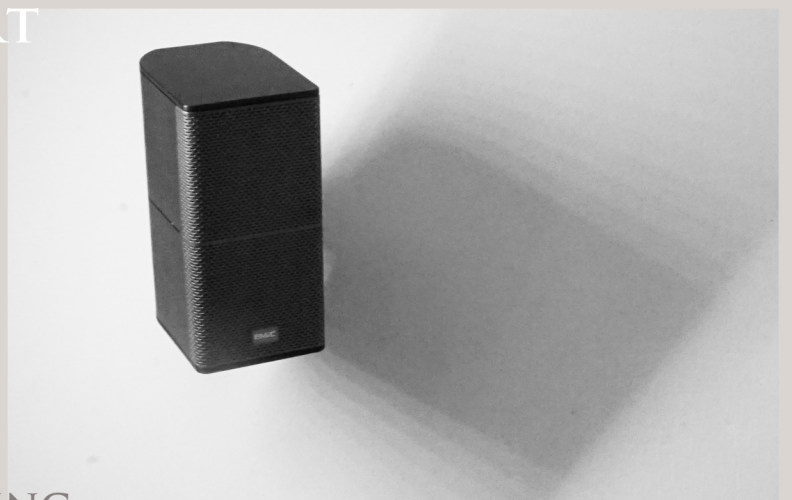

FEATURING *KamoGa*
KARAOKE | MOVIE | GAMING